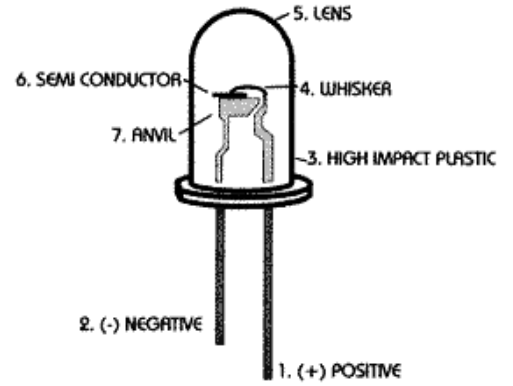

## General Led Diagram

DESIGNED EXCLUSIVELY  
FOR SCALE TRAFFIC SIGNALS

4-Way Traffic Signal Wiring Diagram Ver-1

*Contact VooDooFx  
For Support*