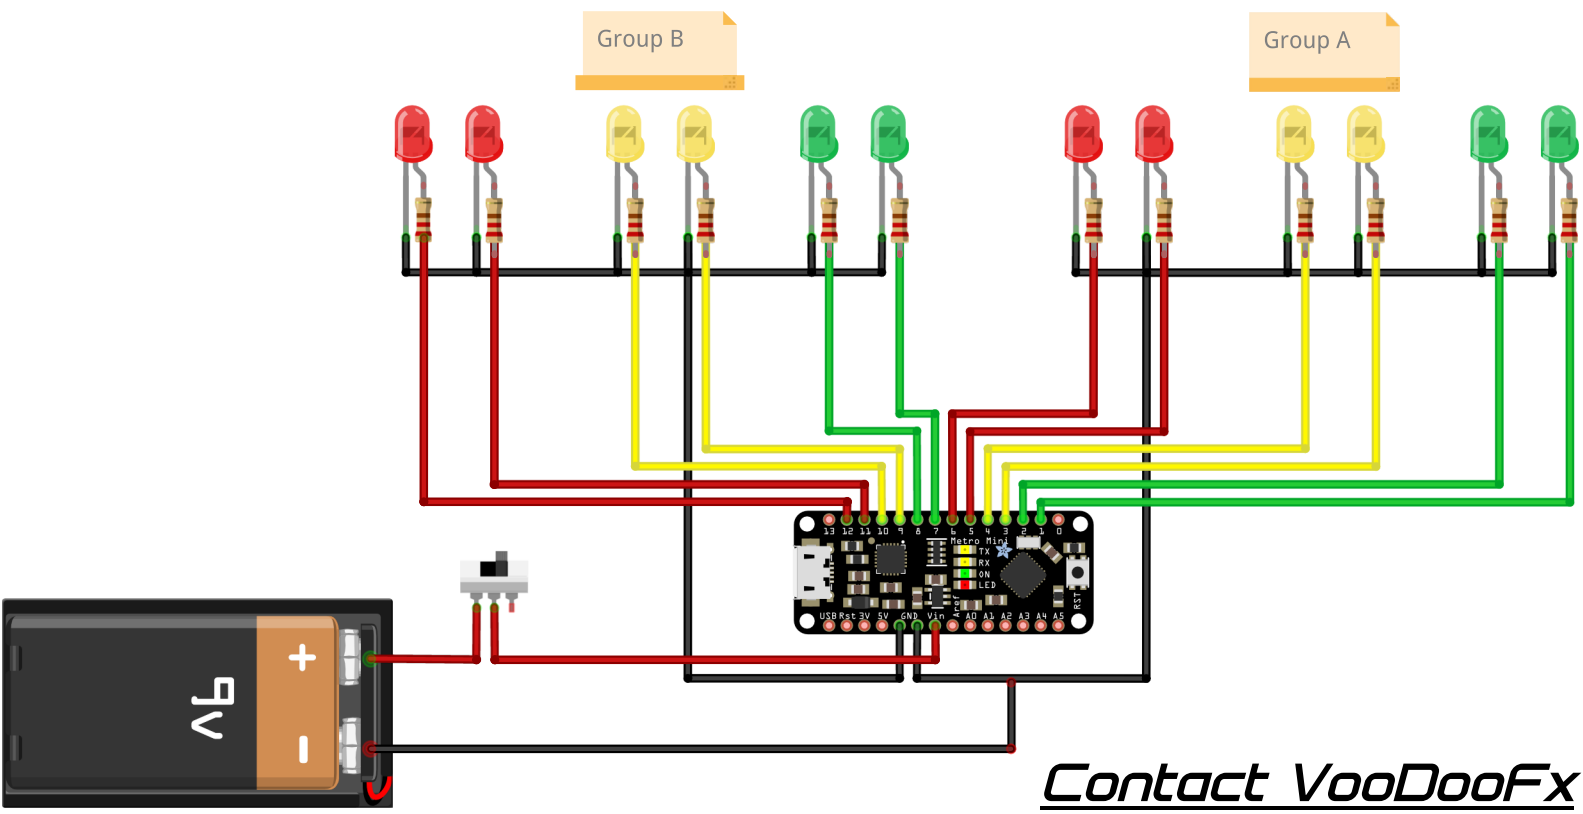

# VooDooFx

3312 Hoover St, Redwood City, CA 94063  
650-568-3400  
www.voodoofx.com

## General Led Diagram

DESIGNED EXCLUSIVELY  
FOR SCALE TRAFFIC SIGNALS

4-Way Traffic Signal Wiring Diagram Ver-1

*Contact VooDooFx  
For Support*