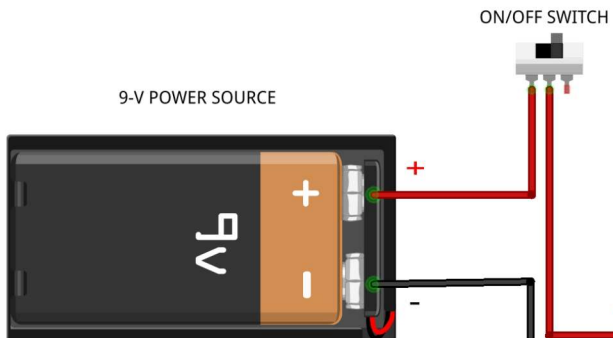

VooDooFx

3312 Hoover St, Redwood City, CA 94063
650-568-3400
www.voodoofx.com

(TLLK3DSDTLSB-1)

General Led Diagram

DESIGNED EXCLUSIVELY
FOR SCALE TRAFFIC SIGNALS

PARTS DIAGRAM

- LED 
- 180 OHM RESISTOR 
- ON/OFF SWITCH 
- POSITIVE + 
- NEGATIVE - 