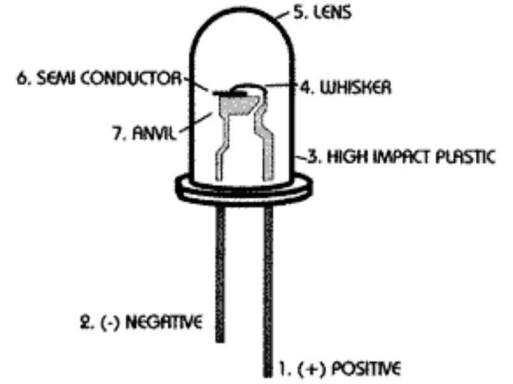

VooDooFx

3312 Hoover St, Redwood City, CA 94063
650-568-3400
www.voodoofx.com

(TLLK3DSDTLSB-1)

General Led Diagram

DESIGNED EXCLUSIVELY
FOR SCALE TRAFFIC SIGNALS

PARTS DIAGRAM

- LED 
- 180 OHM RESISTOR 
- ON/OFF SWITCH 
- POSITIVE + 
- NEGATIVE - 