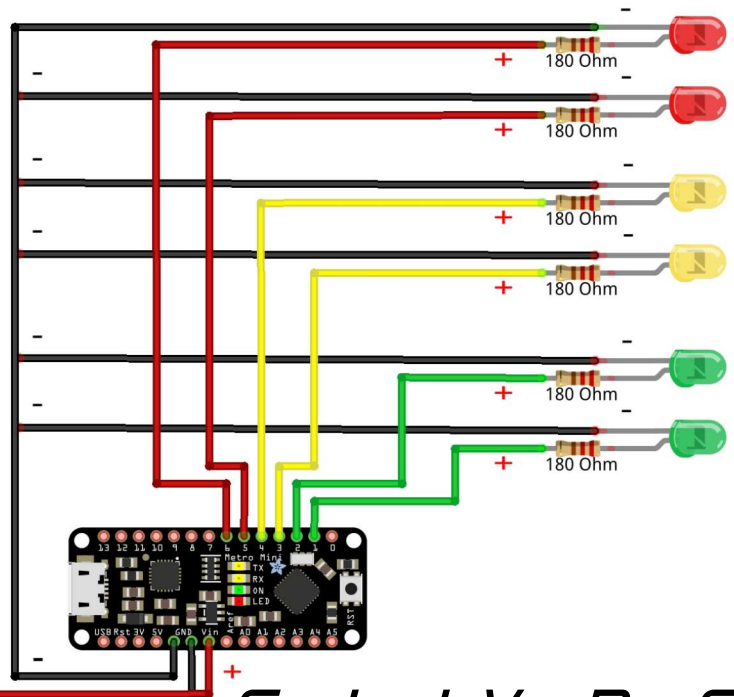

VooDooFx

3312 Hoover St, Redwood City, CA 94063
650-568-3400
www.voodoofx.com

(TLLK3DSDTLSB-1)

General Led Diagram

DESIGNED EXCLUSIVELY
FOR SCALE TRAFFIC SIGNALS

PARTS DIAGRAM

- LED 
- 180 OHM RESISTOR 
- ON/OFF SWITCH 
- POSITIVE + 
- NEGATIVE - 

TRAFFIC LIGHT CONTROLLER BOARD WIRING DIAGRAM VER-1

*Contact VooDooFx
For Support*